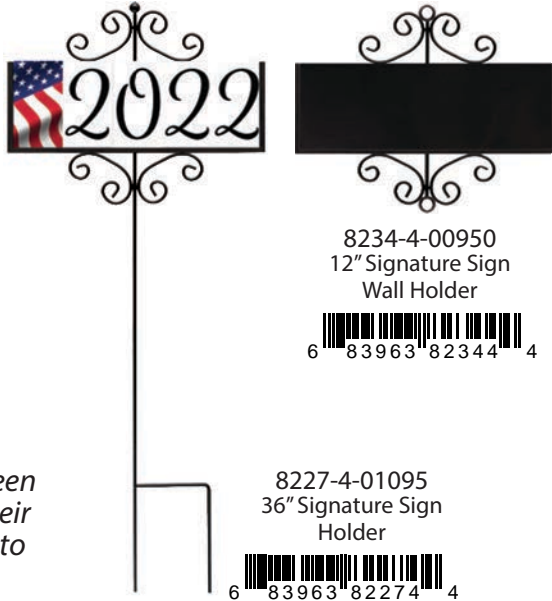

## Yard Expressions Program

31" tall  
24" wide  
12" deep.

8471-4-01075  
Yard Expression  
56 inch Post

8474-1-10000  
Yard Expression  
Wooden Display

\$50.00 Goods offset with purchase of display.

**Yard Expressions** are one of our exclusive programs unique to Custom Decor and continue to be one of our Best Sellers!

# Signature Signs Program

**Signature Signs** have been a perennial favorite since their introduction and continue to top the charts in sales!

8234-4-00950  
12" Signature Sign  
Wall Holder

8227-4-01095  
36" Signature Sign  
Holder